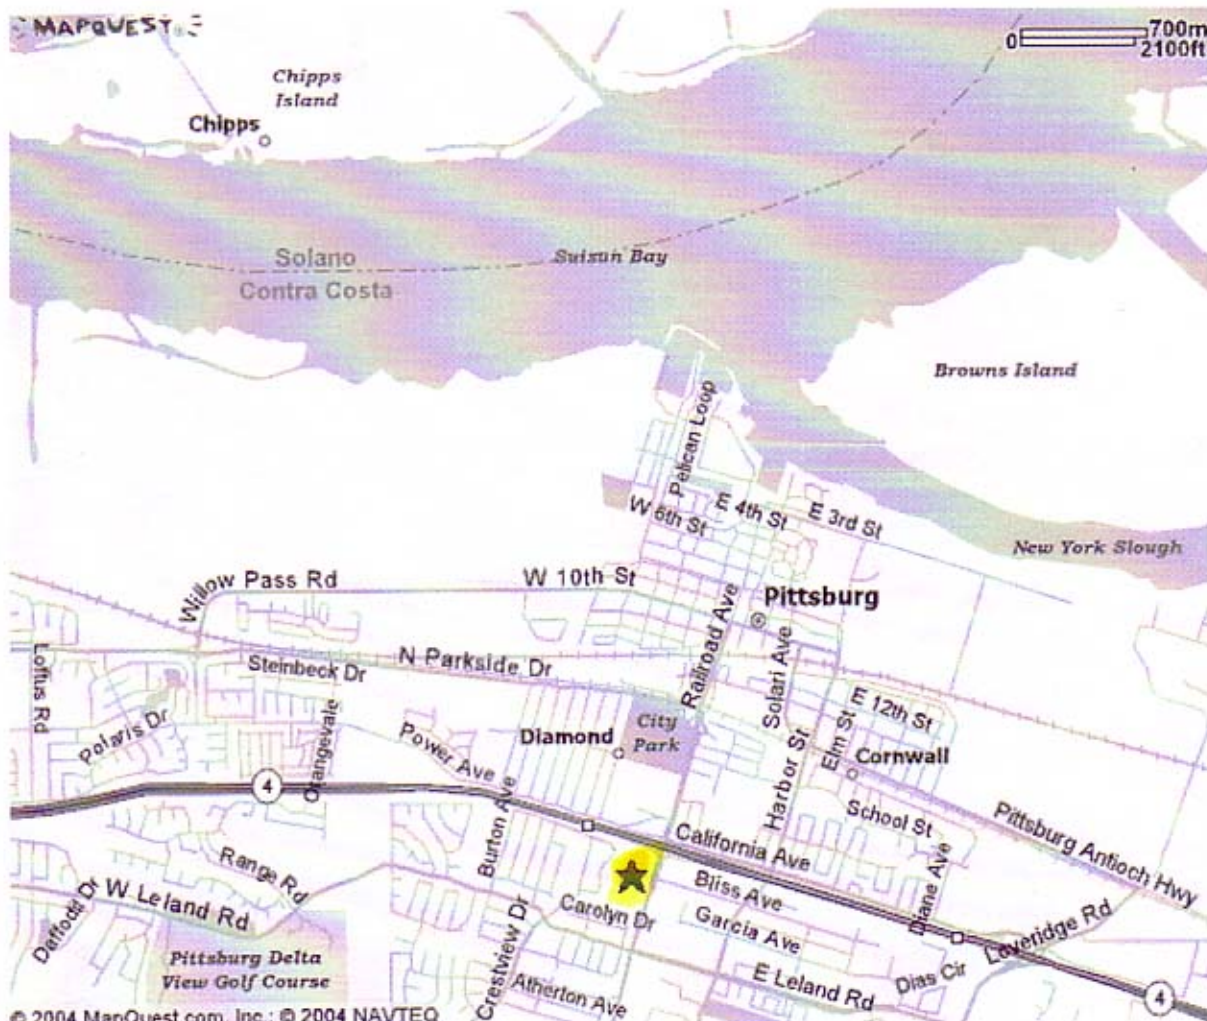

Search the web

Sign In
New User? Sign Up

Mi

Yahoo! Maps

< Back to Map

★ Railroad Ave At Frontage Rd Pittsburg, CA 94565

When using any driving directions or map, it's a good idea to do a reality check and make sure the road still exists, watch out for construction, and follow all traffic safety precautions. This is only to be used as an aid in planning.

Latitude: 38.0157
Longitude: -121.8913

Notes:

.....
.....
.....
.....

Need InK?

Buy printer cartridges:
Save up to 75%
Free UPS 2-day shipping

[Buy Now!](#)

www.InkSell.com

© 2004 MapQuest.com, Inc.; © 2004 NAVTEQ