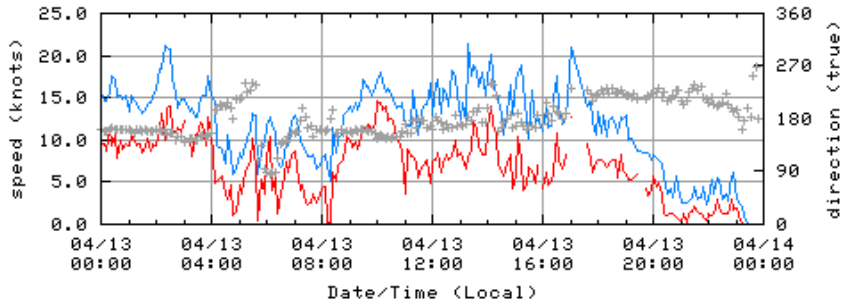

Current Data

Meteorological Observations

Conductivity

PORTS

Operational Forecast System

Bench Mark Sheets

Datums

Harmonic Constituents

Sea Level Trends

[Click here for a larger plot](#)

[Click here for a larger plot](#)

[Click here for a larger plot](#)

Begin Date: Apr 13 2003
End Date:

Interval: Six minute

Data Units:
 Fahrenheit - knots
 Celsius - m/sec