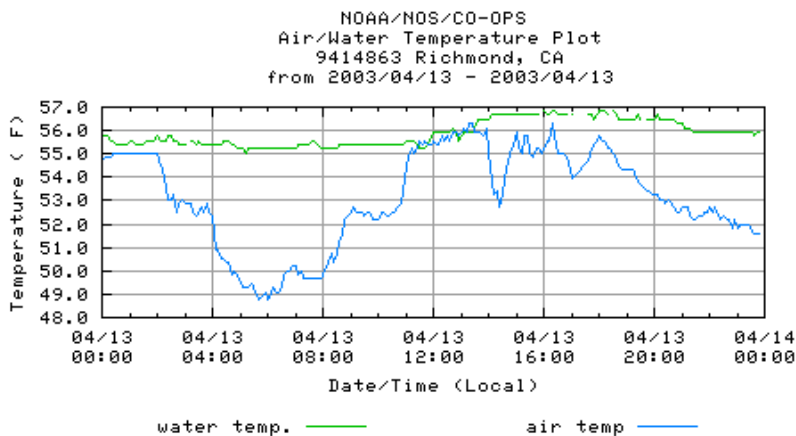

Current Data

Meteorological Observations

Conductivity

PORTS

Operational Forecast System

Bench Mark Sheets

Datums

Harmonic Constituents

Sea Level Trends

[Click here for a larger plot](#)

[Click here for a larger plot](#)

[Click here for a larger plot](#)

Begin Date: Apr 13 2003
End Date:

Interval: Six minute

Data Units:
 Fahrenheit - knots
 Celsius - m/sec