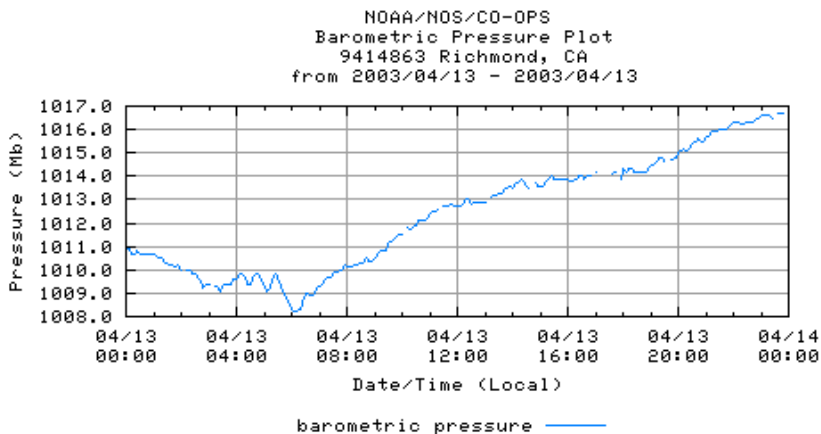

Sea Level Trends

[Click here for a larger plot](#)

[Click here for a larger plot](#)

[Click here for a larger plot](#)

Begin Date: Apr 13 2003
End Date:

Interval: Six minute

Data Units:
 Fahrenheit - knots
 Celsius - m/sec